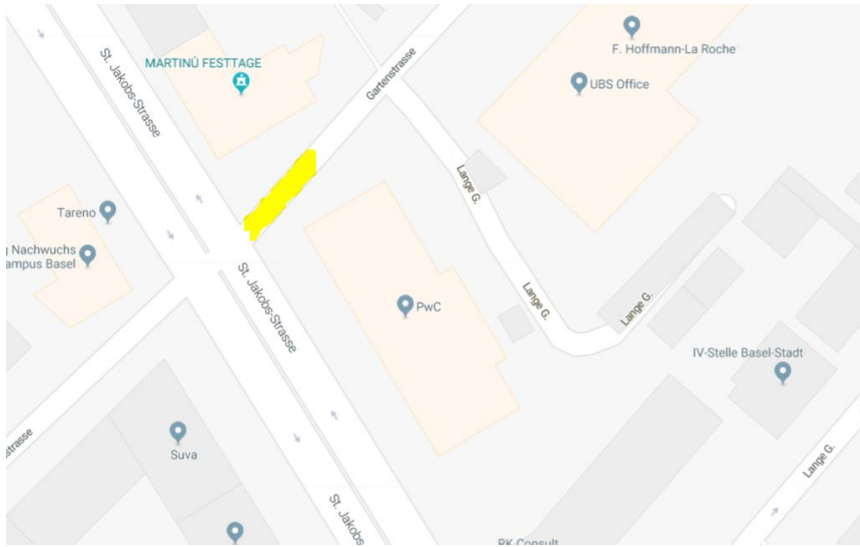

Parking rules - pwc-Area

Location of the car parks

The rented parking spaces are located on the parking area of the pwc, at St. Jakobs-Strasse 25, 4002 Basel - right next to Aeschenplatz. The entrance to the car parks is via Gartenstrasse (marked yellow). The parking spaces reserved for Catch a Car (Nr. 10 and 11) are marked accordingly and are reserved only for Mobility Go vehicles.

Access to the parking spaces

During the pilot phase, parking spaces can be accessed through the regular driveway at the Gartenstrasse. In order for the barrier to open, the reception must be called through the door control. With the Keyword "Mobility Go" the barrier is opened and it can be driven into the area.